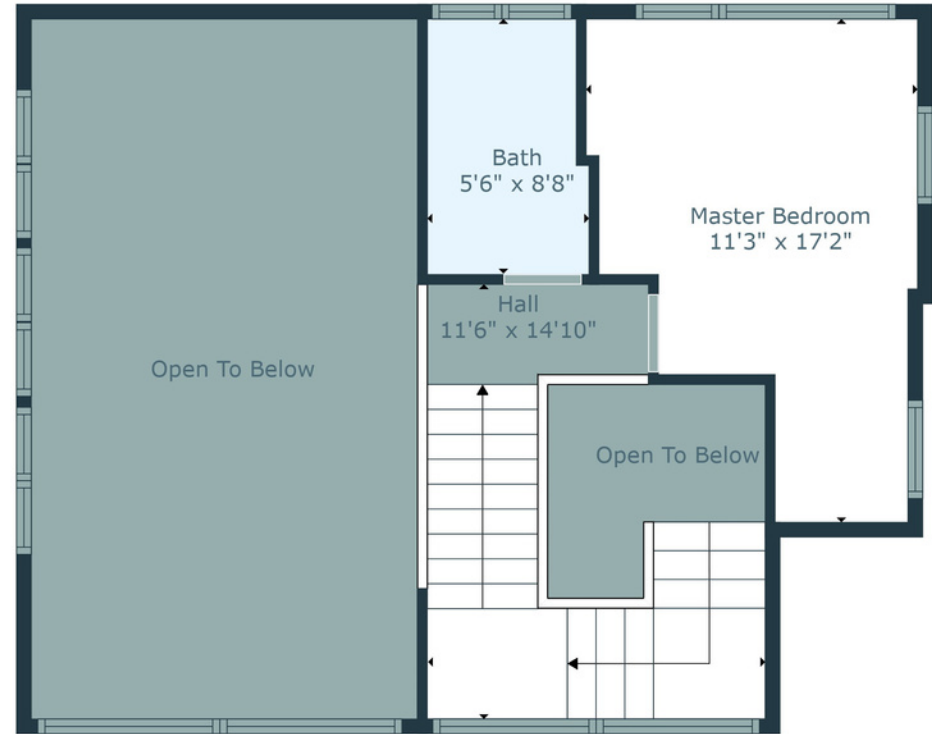

1135 Abraham Dr.

TOTAL: 1005 sq. ft

FLOOR 1: 680 sq. ft, FLOOR 2: 325 sq. ft

EXCLUDED AREAS: PORCH: 30 sq. ft, OPEN TO BELOW: 357 sq. ft

Measurements Are Calculated By Cubicasa Technology. Deemed Highly Reliable But Not Guaranteed.

LAURA NOGES
REALTOR

BW
BRITTANY WHITE
REAL ESTATE

1135 Abraham Dr.

TOTAL: 1005 sq. ft

FLOOR 1: 680 sq. ft, FLOOR 2: 325 sq. ft

EXCLUDED AREAS: PORCH: 30 sq. ft, OPEN TO BELOW: 357 sq. ft

Measurements Are Calculated By Cubicasa Technology. Deemed Highly Reliable But Not Guaranteed.

LAURA NOGES
REALTOR

BW
BRITTANY WHITE
REAL ESTATE

Floor 1

Floor 2

1135 Abraham Dr.

TOTAL: 1005 sq. ft

FLOOR 1: 680 sq. ft, FLOOR 2: 325 sq. ft

EXCLUDED AREAS: PORCH: 30 sq. ft, OPEN TO BELOW: 357 sq. ft