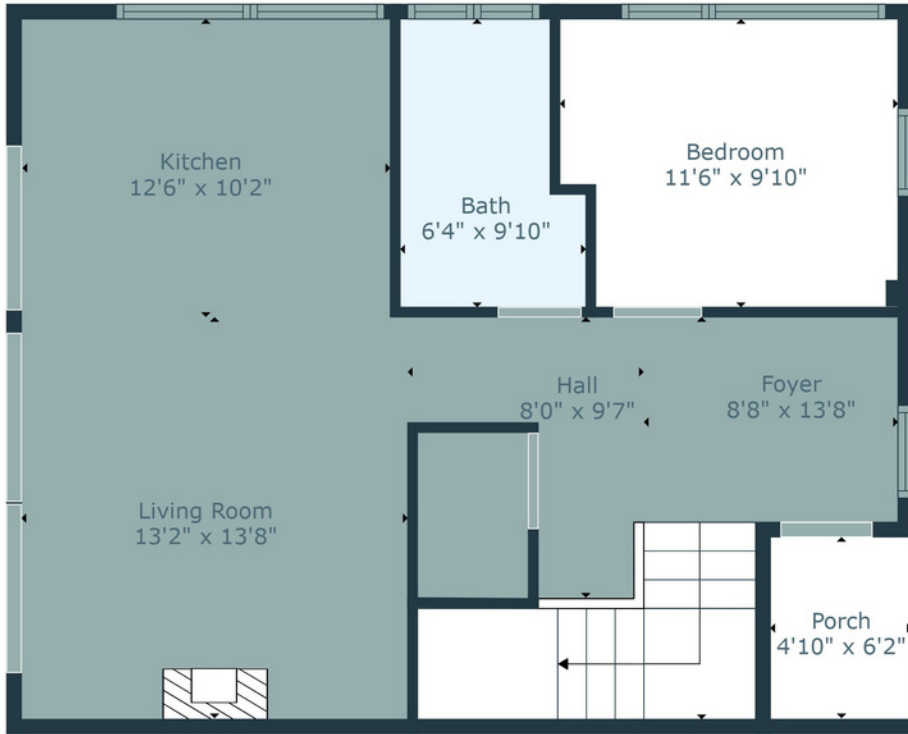

1135 Abraham Dr.

TOTAL: 1005 sq. ft

FLOOR 1: 680 sq. ft, FLOOR 2: 325 sq. ft

EXCLUDED AREAS: PORCH: 30 sq. ft, OPEN TO BELOW: 357 sq. ft

Measurements Are Calculated By Cubicasa Technology. Deemed Highly Reliable But Not Guaranteed.

LAURA NOGES
REALTOR

BW
BRITTANY WHITE
REAL ESTATE

1135 Abraham Dr.

TOTAL: 1005 sq. ft

FLOOR 1: 680 sq. ft, FLOOR 2: 325 sq. ft

EXCLUDED AREAS: PORCH: 30 sq. ft, OPEN TO BELOW: 357 sq. ft

Measurements Are Calculated By Cubicasa Technology. Deemed Highly Reliable But Not Guaranteed.

LAURA NOGES
REALTOR

BW
BRITTANY WHITE
REAL ESTATE

Floor 1

Floor 2

1135 Abraham Dr.

TOTAL: 1005 sq. ft

FLOOR 1: 680 sq. ft, FLOOR 2: 325 sq. ft

EXCLUDED AREAS: PORCH: 30 sq. ft, OPEN TO BELOW: 357 sq. ft