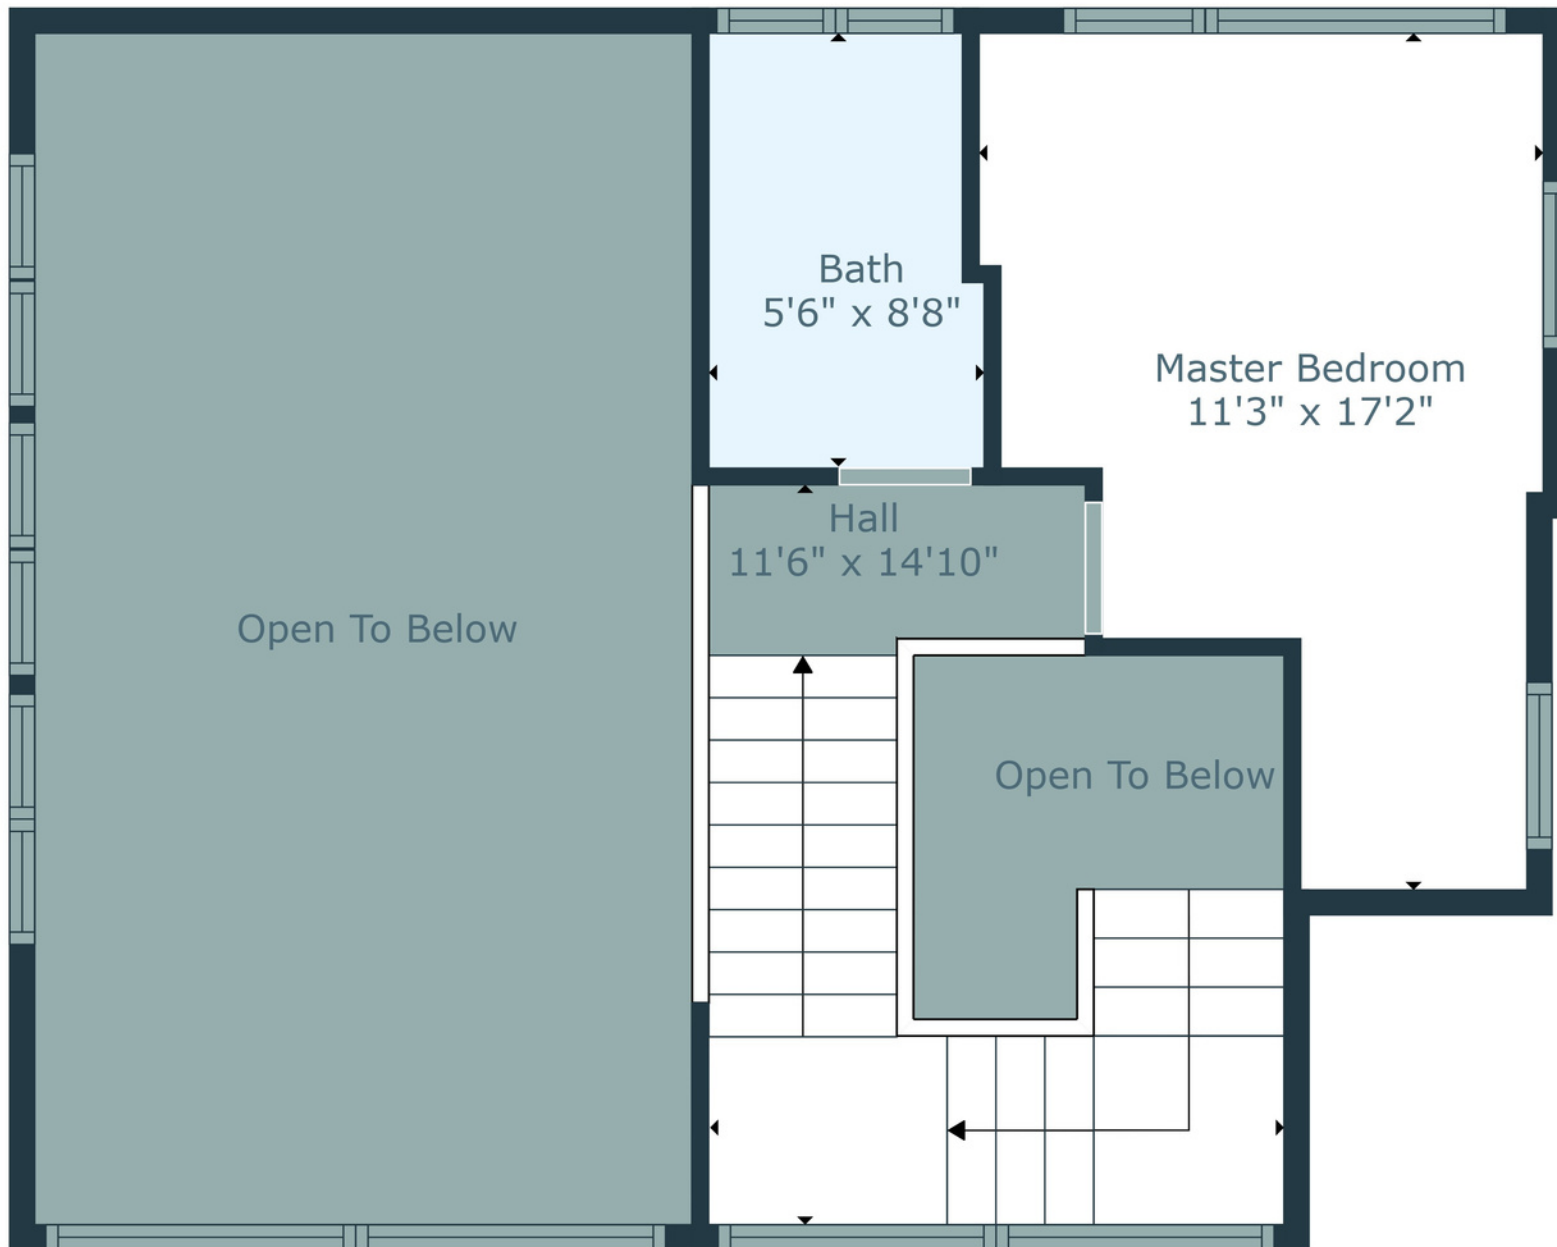

1135 Abraham Dr.

TOTAL: 1005 sq. ft

FLOOR 1: 680 sq. ft, FLOOR 2: 325 sq. ft

EXCLUDED AREAS: PORCH: 30 sq. ft, OPEN TO BELOW: 357 sq. ft

Measurements Are Calculated By Cubicasa Technology. Deemed Highly Reliable But Not Guaranteed.

LAURA NOGES
REALTOR

BW
BRITTANY WHITE
REAL ESTATE

1135 Abraham Dr.

TOTAL: 1005 sq. ft

FLOOR 1: 680 sq. ft, FLOOR 2: 325 sq. ft

EXCLUDED AREAS: PORCH: 30 sq. ft, OPEN TO BELOW: 357 sq. ft

Measurements Are Calculated By Cubicasa Technology. Deemed Highly Reliable But Not Guaranteed.

LAURA NOGES
REALTOR

BW
BRITTANY WHITE
REAL ESTATE

Floor 1

Floor 2

1135 Abraham Dr.

TOTAL: 1005 sq. ft

FLOOR 1: 680 sq. ft, FLOOR 2: 325 sq. ft

EXCLUDED AREAS: PORCH: 30 sq. ft, OPEN TO BELOW: 357 sq. ft